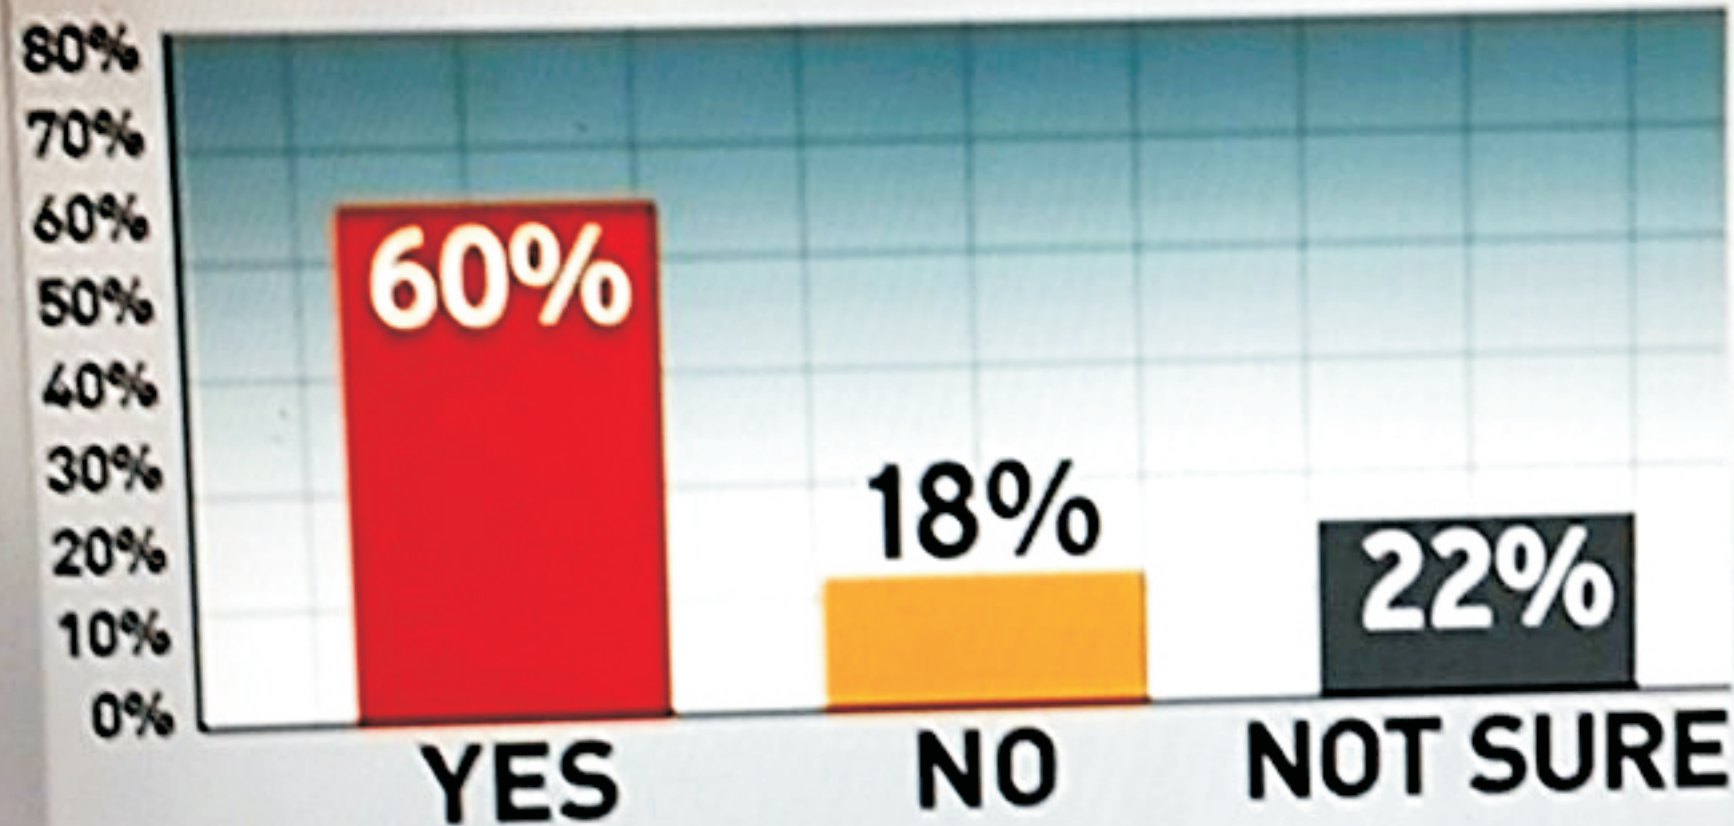

# TRUMP VOTERS ON WHETHER MILLIONS VOTED ILLEGALLY FOR CLINTON

PPP POLL, DEC. 6-7, +/-2.8%

LIVE

MSNBC 20 YEARS

...DIES AS A RESULT OF WEDNESDAY'S SHOOTING IN GEORGIA, SUSPECTED 6:07PM PT