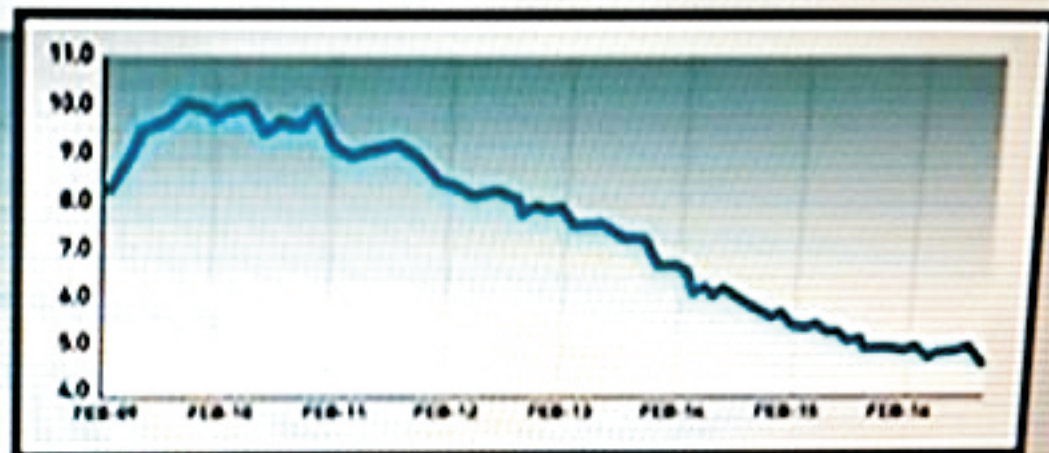

TRUMP VOTERS ON UNEMPLOYMENT RATE

UNEMPLOYMENT UNDER OBAMA

PPP POLL, DEC. 6-7, +/-2.8

LIVE

MSNBC 20 YEARS

...AT OWNS BURGER CHAINS CARL'S JR. AND HARDEE'S, AS HIS SECRETARY

8:06 PM CT