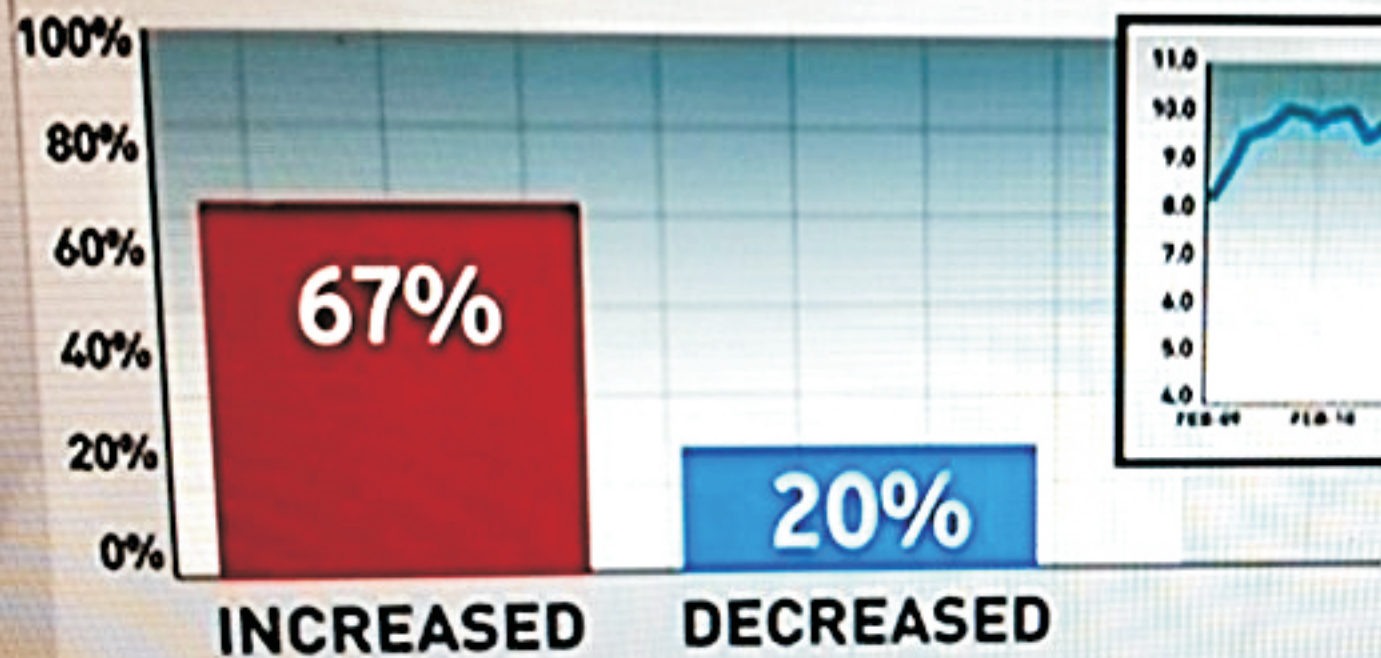

TRUMP VOTERS ON UNEMPLOYMENT RATE

UNEMPLOYMENT UNDER OBAMA

PPP POLL, DEC. 6-7, +/-2.8

LIVE

MSNBC 20 YEARS

...AT OWNS BURGER CHAINS CARL'S JR. AND HARDEE'S, AS HIS SECRETARY

8:06 PM CT