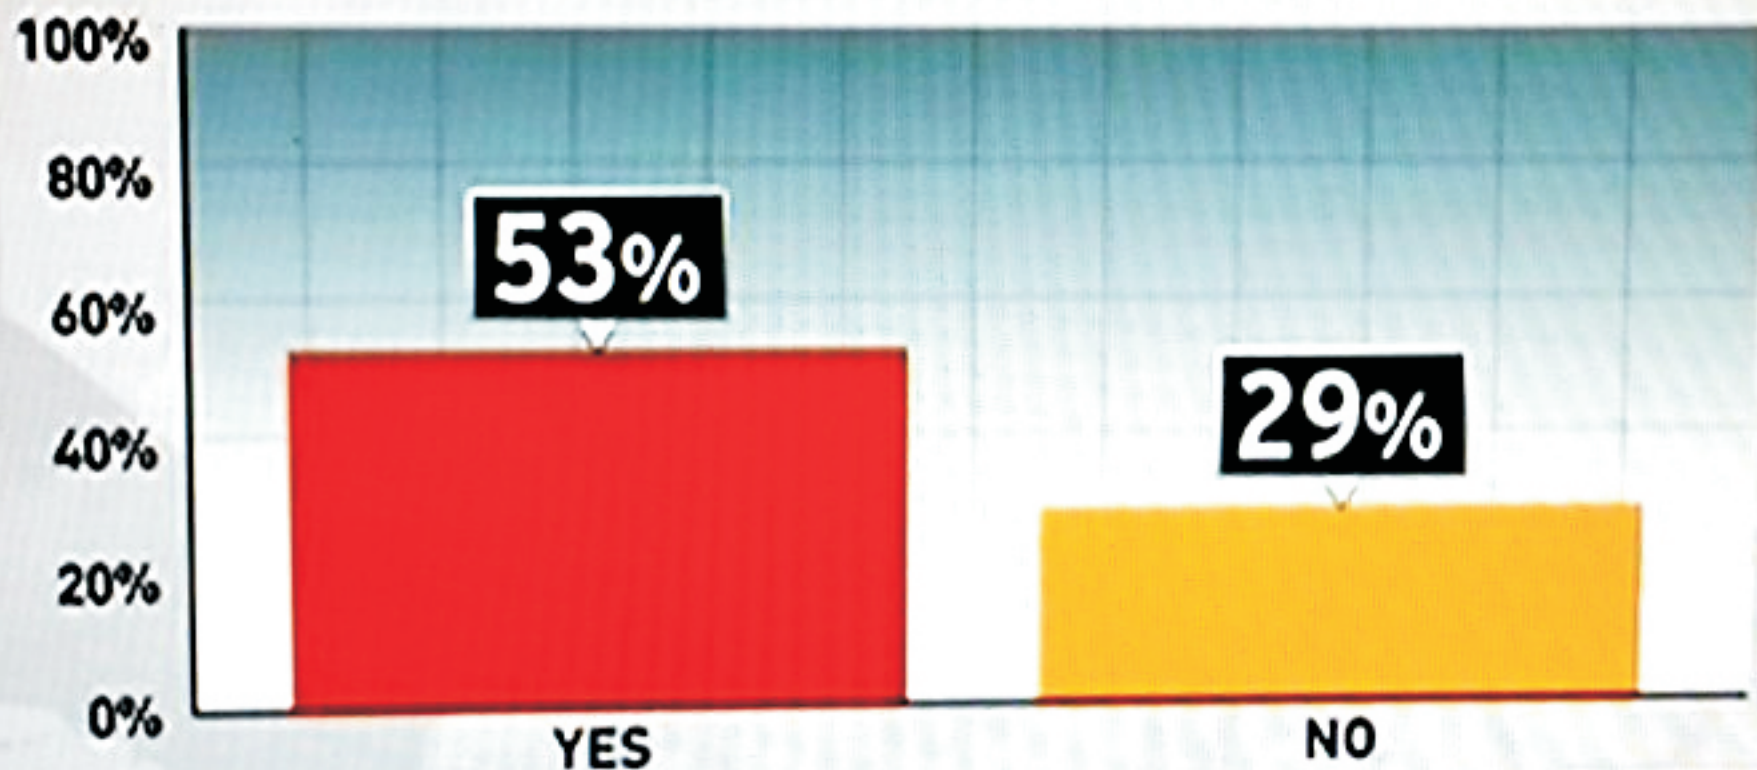

TRUMP VOTERS ON WHETHER CALIFORNIA SHOULD BE INCLUDED IN THE POPULAR VOTE

PPP POLL, DEC. 6-7, +/-2.8

LIVE

MSNBC 20 YEARS

SMALL PLANE MISSING IN ALASKA, WITH FOUR PEOPLE ON BOARD

7:08PM MT